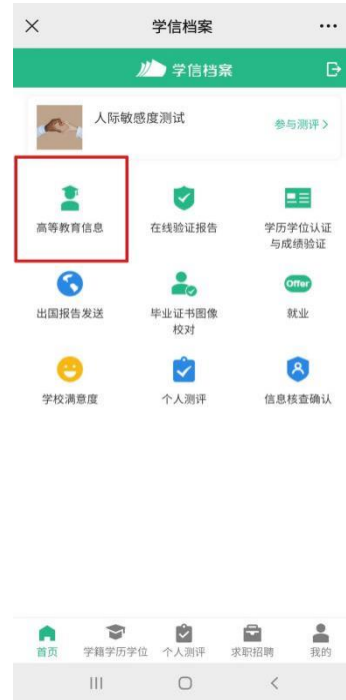

二、“学信网”微信公众号

1. 关注学信网公众号，绑定学信网账号，点击“学信账号”，查看学籍学历信息